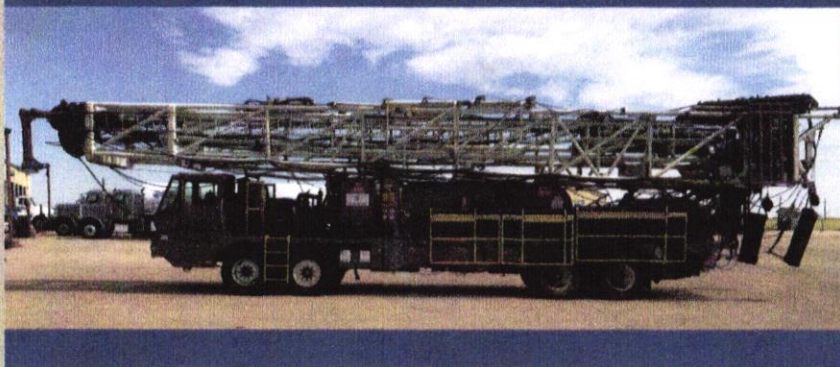

NEW SERVICE AVAILABLE

**Well Plugging
to 10,000 feet**

CALL FOR YOUR PLUGGING BID TODAY!

806.467.9600

**MidCon
SERVICES, LLC**

**Call us today for all your
Oilfield Trucking Needs!**

CORPORATE OFFICE

3131 BELL, SUITE 203
AMARILLO, TEXAS 79106

1708 FAIRLANES BLVD.
BORGER, TEXAS 79007

806.382.0630

PAMPA YARD

Current Address
135 N PRICE RD

New Address 11/01/19
835 W McHUGH

**MidCon
SERVICES, LLC**

Oilfield Trucking & Services at its Best!

800.364.7799